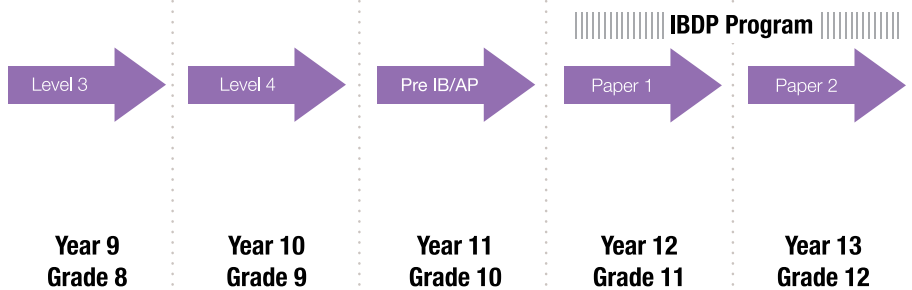

ACADEMIC TUTORING: EDGE WRITING

EDGE Writing Progression Path

The Edge Writing Courses have been tailored to prepare students for the academic demands of international exams such as the I/GCSE, MYP, IB, and A-Level. Throughout all levels of the course, our students learn strategic approaches to a range of essay formats and develop their ability to analyze and summarize information in an academic context.

▶▶ EDGE WRITING

- Introduce students to the fundamentals of essay writing and grammar
- Encourage and foster fluency and organization in writing
- Introduce students to formal structures in academic writing

Recommended for:
Secondary school students
wanting to improve their
academic writing skills.

EDGE

Edge Writing Course - Level 1 & 2 Cost: $8,000 (10 lessons) / $13,500 (20 lessons)

🕒 Hours of Instruction for Each Level (Material Fee $600 will be charged separately)

Course Type	Period	Day & Time	Remark
Regular A	2 Dec 2024 - 13 Feb 2025*	Mon & Thu 16:00 - 18:00	Suitable for Grade 6+ and English as a Second Language student Placement test is required
Christmas Intensive (10 lessons)	16 Dec - 31 Dec 2024*	Mon - Fri 11:00 - 13:00	
Weekend Course	7 Dec 2024 - 26 Apr 2025*	Sat 17:00 - 19:00	

*There are no classes on Sundays and public holidays.

EDGE

Edge Writing Course - Level 3 & 4 Cost: $9,000 (10 lessons)/$14,400 (20 lessons)

🕒 Hours of Instruction for Each Level (Material Fee $600 will be charged separately)

Course Type	Period	Day & Time	Remark
Regular A	2 Dec 2024 - 13 Feb 2025*	Mon & Thu 16:00 - 18:00	Placement test is required
Christmas Intensive (10 lessons)	16 Dec - 31 Dec 2024*	Mon - Fri 14:00 - 16:00	
Weekend Course	7 Dec 2024 - 26 Apr 2025*	Sat 15:00 - 17:00	

*There are no classes on Sundays and public holidays.