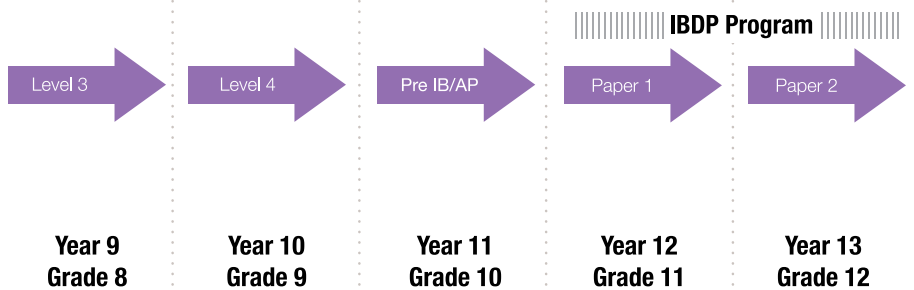

ACADEMIC TUTORING: EDGE WRITING

EDGE Writing Progression Path

The Edge Writing Courses have been tailored to prepare students for the academic demands of international exams such as the I/GCSE, MYP, IB, and A-Level. Throughout all levels of the course, our students learn strategic approaches to a range of essay formats and develop their ability to analyze and summarize information in an academic context.

▶▶ EDGE WRITING

- Introduce students to the fundamentals of essay writing and grammar
- Encourage and foster fluency and organization in writing
- Introduce students to formal structures in academic writing

Recommended for:
Secondary school students
wanting to improve their
academic writing skills.

EDGE

Edge Writing Course - Level 1 & 2 Cost: $8,000 (10 lessons) / $13,500 (20 lessons)

🕒 Hours of Instruction for Each Level (Material Fee $600 will be charged separately)

Course Type	Period	Day & Time	Remark
Regular A	2 Dec 2024 - 13 Feb 2025*	Mon & Thu 16:00 - 18:00	Suitable for Grade 6+ and English as a Second Language student Placement test is required
Christmas Intensive (10 lessons)	16 Dec - 31 Dec 2024*	Mon - Fri 11:00 - 13:00	
Weekend Course	7 Dec 2024 - 26 Apr 2025*	Sat 17:00 - 19:00	

*There are no classes on Sundays and public holidays.

EDGE

Edge Writing Course - Level 3 & 4 Cost: $9,000 (10 lessons)/$14,400 (20 lessons)

🕒 Hours of Instruction for Each Level (Material Fee $600 will be charged separately)

Course Type	Period	Day & Time	Remark
Regular A	2 Dec 2024 - 13 Feb 2025*	Mon & Thu 16:00 - 18:00	Placement test is required
Christmas Intensive (10 lessons)	16 Dec - 31 Dec 2024*	Mon - Fri 14:00 - 16:00	
Weekend Course	7 Dec 2024 - 26 Apr 2025*	Sat 15:00 - 17:00	

*There are no classes on Sundays and public holidays.