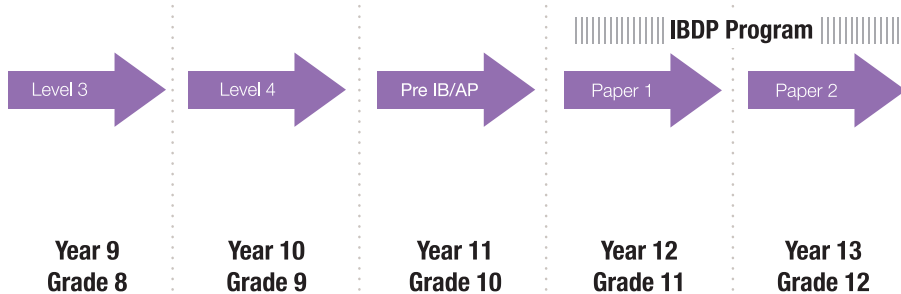

ACADEMIC TUTORING: EDGE WRITING

EDGE Writing Progression Path

The Edge Writing Courses have been tailored to prepare students for the academic demands of international exams such as the I/GCSE, MYP, IB, and A-Level. Throughout all levels of the course, our students learn strategic approaches to a range of essay formats and develop their ability to analyze and summarize information in an academic context.

▶▶ EDGE WRITING

- Introduce students to the fundamentals of essay writing and grammar
- Encourage and foster fluency and organization in writing
- Introduce students to formal structures in academic writing

Recommended for:
Secondary school students wanting to improve their academic writing skills.

EDGE

Edge Writing Course - Level 1 & 2 Cost: $8,000 (10 lessons) / $13,500 (20 lessons)

🕒 40 Hours of Instruction for Each Level (Material Fee $550 will be charged separately)

Course Type	Period	Course Dates and Time	Remark
Regular - A	14 Jun - 31 July 2024	Mon & Wed & Fri 9:00 - 11:00	Suitable for IB Language B Students. Placement test is required.
Regular - B	2 Jul - 15 Aug 2024	Tue & Thu & Sat 16:00 - 18:00	
Intensive - A	24 Jun - 22 Jul 2024	Mon - Fri 11:00 - 13:00	
Intensive - B	15 Jul - 9 Aug 2024	Mon - Fri 14:00 - 16:00	

*There are no classes on Sundays and public holidays.

EDGE

Edge Writing Course - Level 3 & 4 Cost: $9,000 (10 lessons)/$14,400 (20 lessons)

🕒 40 Hours of Instruction for Each Level (Material Fee $550 will be charged separately)

Course Type	Period	Course Dates and Time	Remark
Regular - A	2 Jul - 15 Aug 2024	Tue & Thu & Sat 9:00 - 11:00	Placement test is required.
Regular - B	28 Jun - 14 Aug 2024	Mon & Wed & Fri 16:00 - 18:00	
Intensive - A	24 Jun - 22 Jul 2024	Mon - Fri 14:00 - 16:00	
Intensive - B	15 Jul - 9 Aug 2024	Mon - Fri 11:00 - 13:00	

*There are no classes on Sundays and public holidays.