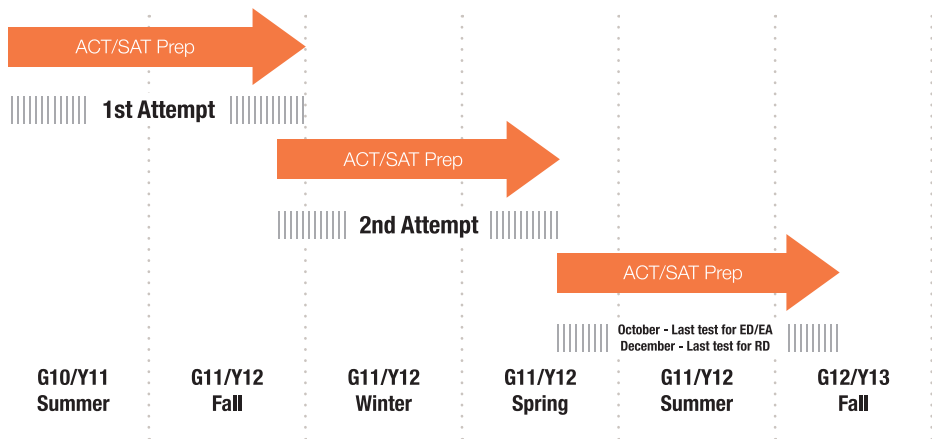

Not sure about SAT or ACT?

Book a free mock test with us:

TEST PREPARATION

The Edge's Test Preparation Timeline