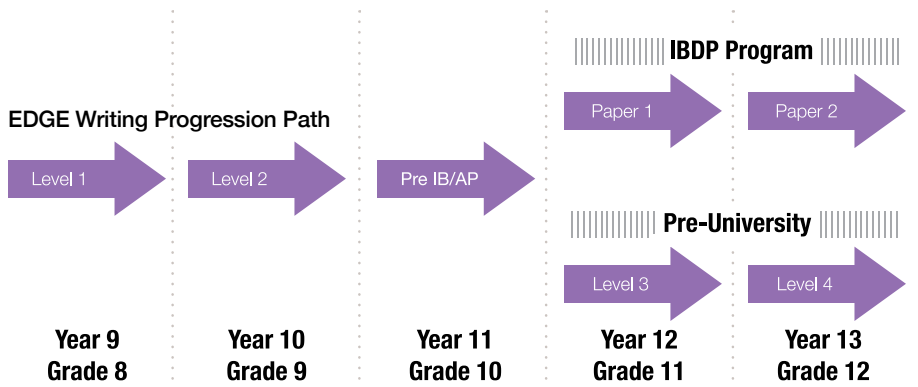

IB **IB Math Common Core (For Incoming IBDP students)** Cost: $7,800
⌚ 15 Hours of Instruction 📅 2 Mock Tests

Course Type	Period	Day & Time	Mock Test Dates	Remark
Weekend	28 Oct - 25 Nov 2023	Sat 10:00 - 13:00	21 Oct 10:00 - 11:00 2 Dec 10:00 - 11:00	Suitable for both IB AA and IB AI students (Both SL & HL students)
Mid-Term Intensive - A	3 Oct - 7 Oct 2023^	Tue - Sat 10:00 - 13:00	23 Sep 10:00 - 11:00 14 Oct 10:00 - 11:00	
Mid-Term Intensive - B	16 Oct - 20 Oct 2023	Mon - Fri 10:00 - 13:00	14 Oct 10:00 - 11:00 21 Oct 10:00 - 11:00	

^No lesson on Sunday and Public Holiday

IB **IB Math SL Year 2 (Max 5 students)** Cost: $9,800
⌚ 20 Hours of Instruction

Course Type	Period	Day & Time	Remark
Weekend	16 Sep - 25 Nov 2023	Sat 10:00 - 12:00	Suitable for IB common core course & IB SL students
Mid-Term Intensive - A	3 Oct - 7 Oct 2023^	Tue - Sat 10:00 - 12:00 & 13:00 - 15:00	
Mid-Term Intensive - B	17 Oct - 21 Oct 2023		

^No lesson on Sunday and Public Holiday

ACADEMIC TUTORING: EDGE WRITING

The Edge Writing Courses have been tailored to prepare students for the academic demands of international exams such as the I/GCSE, MYP, IB, and A-Level. Throughout all levels of the course, our students learn strategic approaches to a range of essay formats and develop their ability to analyze and summarize information in an academic context.

▶▶ EDGE WRITING

- Introduce students to the fundamentals of essay writing and grammar
- Encourage and foster fluency and organization in writing
- Introduce students to formal structures in academic writing

Recommended for:
Secondary school students wanting to improve their academic writing skills.