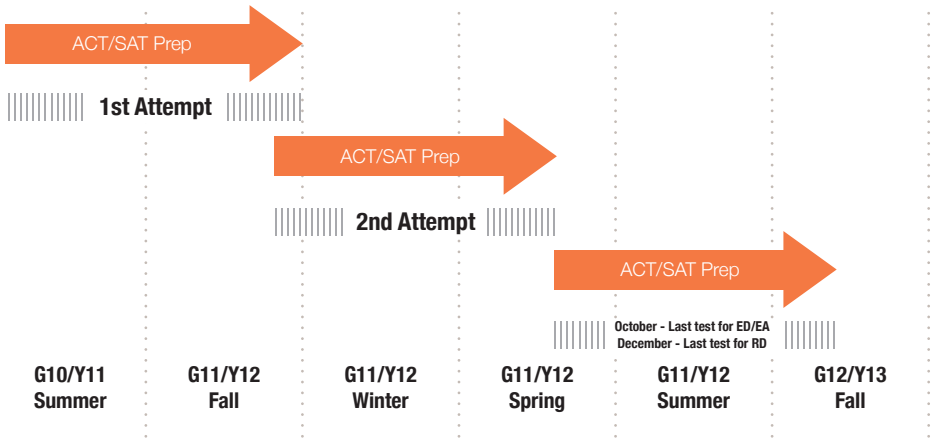

Not sure about SAT or ACT?

Book a free mock test with us:

TEST PREPARATION

The Edge's Test Preparation Timeline