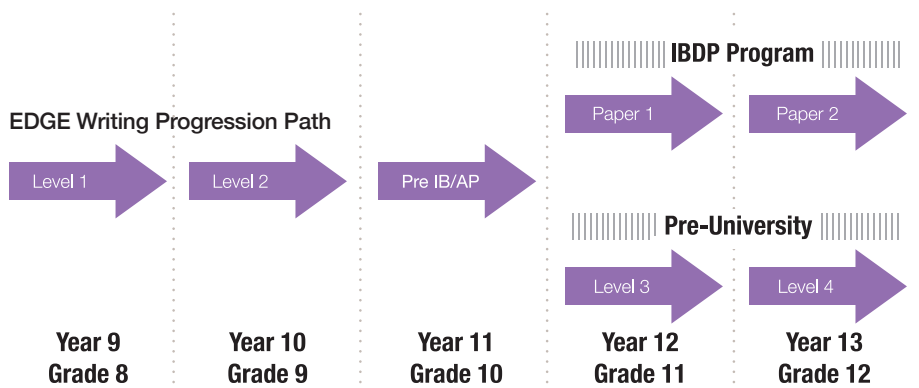

IB Math Common Core (For Incoming IBDP students)

Cost: $7,000

🕒 15 Hours of Instruction 📅 2 Mock Tests

Course Type	Period	Day & Time	Mock Test Dates	Remark
Intensive - A	19 Jun - 26 Jun 2023 #	Mon to Fri 9:00 - 12:00	17 Jun 2023 10:00 - 12:00 30 Jun 2023 Take Home	Suitable for both IB AA and IB AI Students (Both SL & HL Students)
Intensive - B	3 Jul - 7 Jul 2023		24 Jun 2023 10:00 - 12:00 15 Jul 2023 10:00 - 12:00	
Intensive - C	17 Jul - 21 Jul 2023		15 Jul 2023 10:00 - 12:00 29 Jul 2023 10:00 - 12:00	
Intensive - D	31 Jul - 04 Aug 2023		29 Jul 2023 10:00 - 12:00 12 Aug 2023 10:00 - 12:00	

IB Math SL Year 2 (Max 5 students)

Cost: $9,800

🕒 20 Hours of Instruction

Course Type	Period	Day & Time	Remark
Intensive - A (AA)	19 Jun - 3 Jul 2023*	Mon to Fri 10:00 - 12:00	Suitable for IB common core course & IB SL Students
Intensive - B (AA)	10 Jul - 21 Jul 2023		
Intensive - C (AA)	24 Jul - 4 Aug 2023		
Intensive - D (AA)	7 Aug - 18 Aug 2023		
Intensive - A (AI)	19 Jun - 3 Jul 2023*	Mon to Fri 12:00 - 14:00	Suitable for IB common core course & IB SL Students
Intensive - B (AI)	10 Jul - 21 Jul 2023		
Intensive - C (AI)	24 Jul - 4 Aug 2023		
Intensive - D (AI)	7 Aug - 18 Aug 2023		

ACADEMIC TUTORING: EDGE WRITING

The Edge Writing Courses have been tailored to prepare students for the academic demands of international exams such as the I/GCSE, MYP, IB, and A-Level. Throughout all levels of the course, our students learn strategic approaches to a range of essay formats and develop their ability to analyze and summarize information in an academic context.

▶▶ EDGE WRITING

- Introduce students to the fundamentals of essay writing and grammar
- Encourage and foster fluency and organization in writing
- Introduce students to formal structures in academic writing

Recommended for:

Secondary school students wanting to improve their academic writing skills.