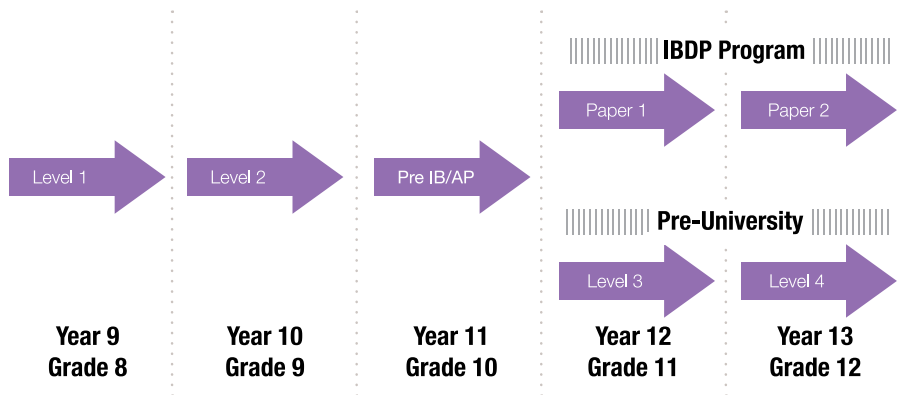

[^]No lesson on Public Holiday

**IB Math Common Core (For Incoming IBDP students)**

Cost: \$7,000

🕒 15 Hours of Instruction 📅 2 Mock Tests

Course Type	Period	Day & Time	Mock Test Date	Remark
Weekend	29 Oct - 26 Nov 2022	Sat 10:00 - 13:00	22 Oct 10:00 - 12:00 3 Dec 14:00 - 16:00	Suitable for both IB AA and IB AI Students (Both SL & HL Students)
Mid-Term Intensive - A	3 Oct - 8 Oct 2022^	Mon - Sat 10:00 - 13:00	24 Sep 10:00 - 12:00 15 Oct 14:00 - 16:00	
Mid-Term Intensive - B	17 Oct - 21 Oct 2022		15 Oct 10:00 - 12:00 22 Oct 14:00 - 16:00	

^No lesson on Public Holiday

ACADEMIC TUTORING: EDGE WRITING

EDGE Writing Progression Path

The Edge Writing Courses have been tailored to prepare students for the academic demands of international exams such as the I/GCSE, MYP, IB, and A-Level. Throughout all levels of the course, our students learn strategic approaches to a range of essay formats and develop their ability to analyze and summarize information in an academic context.