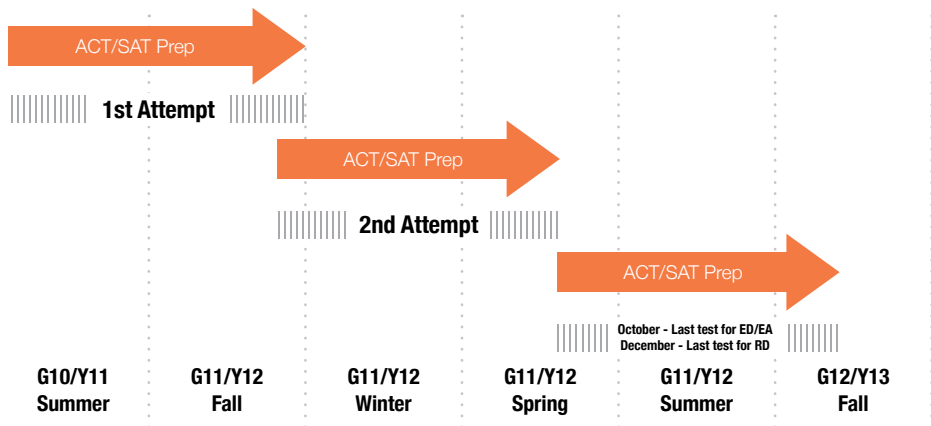

Schedule a Complimentary 30-min Consultation.

Not sure about SAT or ACT?

Book a free mock test with us:

TEST PREPARATION

The Edge's Test Preparation Timeline

TEST PREPARATION: SAT

As the Edge's most sought after program, our diverse range of SAT courses features an exam-tested approach that builds students' competence and confidence.